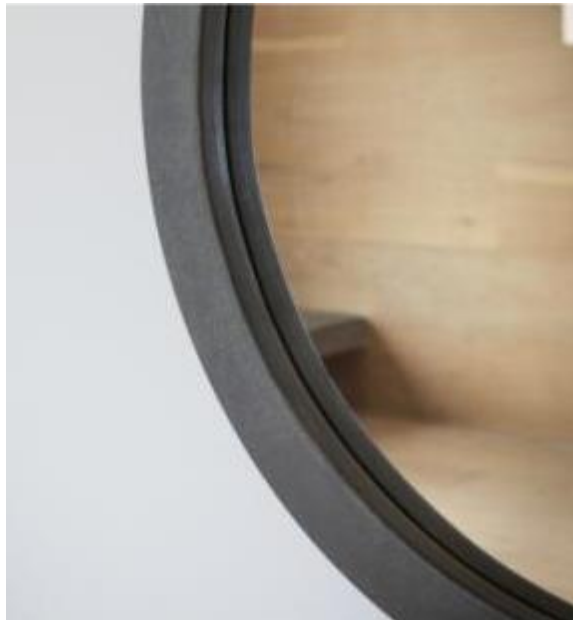

Code: MR0012

Size: 60cm X 5cm x 60cm

Mirror Opening Area: 50cm X 50cm

Material: Pine Wood

Finish: Black Paint Matte Finish

Please Note: Sizes of the mirror can be customized as per client's requirement