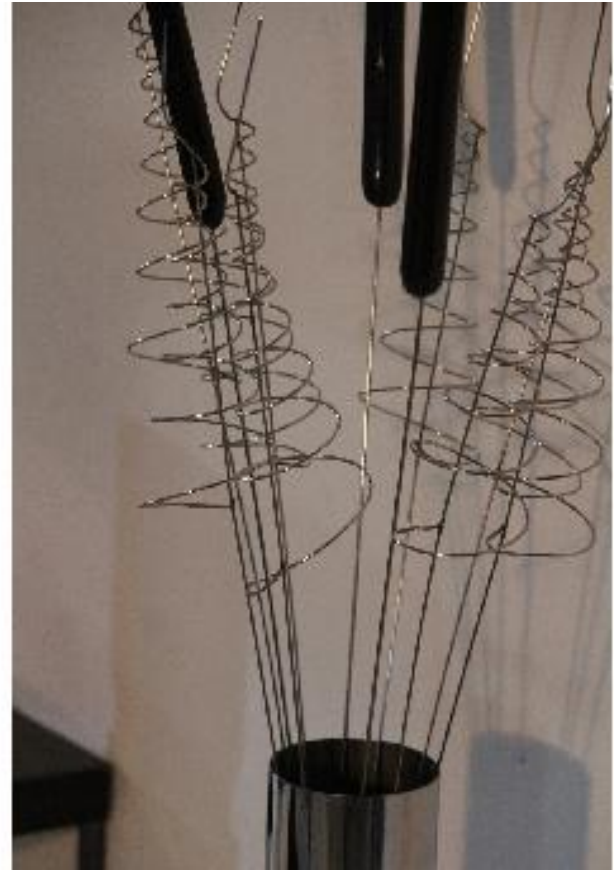

Code: Decorative Lotus Bud DB0003 (set of 6)
Size: 8cm X 8cm x 55cm,
Material: MDF and steel
Finish: Dark Gloss

Code: Decorative Spiral Branch DB0004 (set of 8)
Size: 8cm X 8cm x 110cm,
Material: steel
Finish: High Gloss