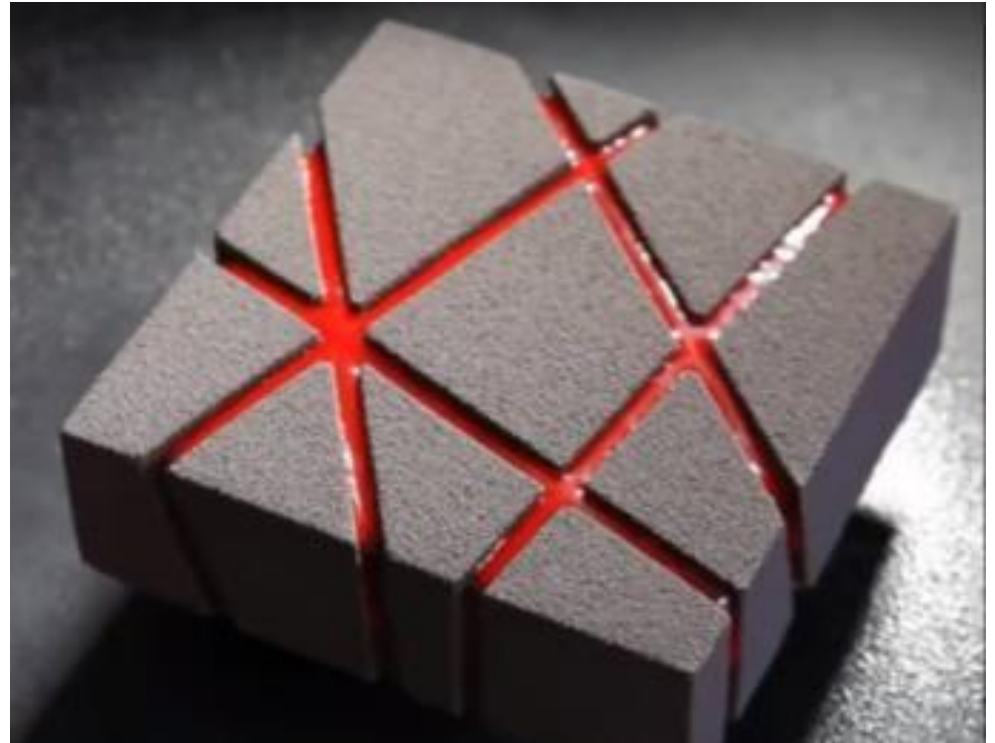

Code: WB0017
Size: Customized
Material: MDF
Finish: Epoxy and Paint Matte Finish (Colour
can be customized as per client's requirement)

Please Note: Sizes of the Boxes can be customized as per client's requirement