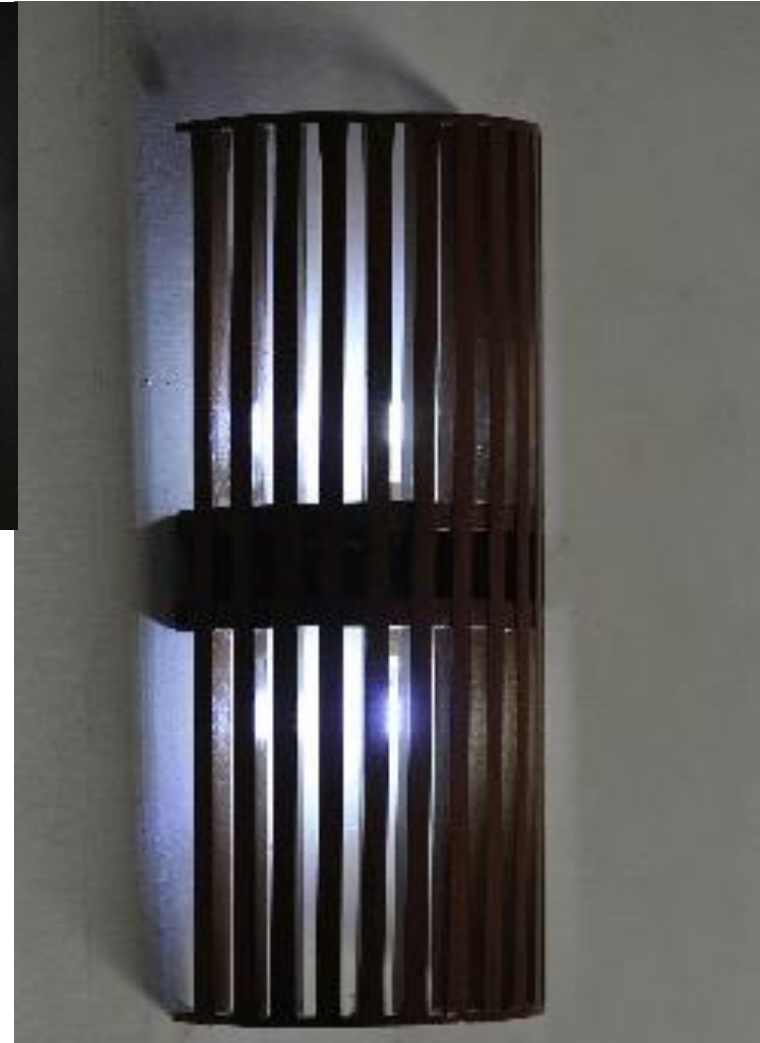

Code: WS0003

Size: 17cm X 9cm x 35cm

Holder: Dual Pin G4 Holder

Material: MDF

Finish: Light Colour Gloss